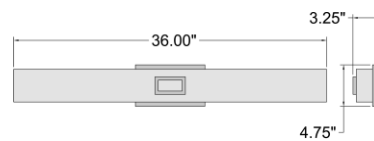

LINE DRAWING